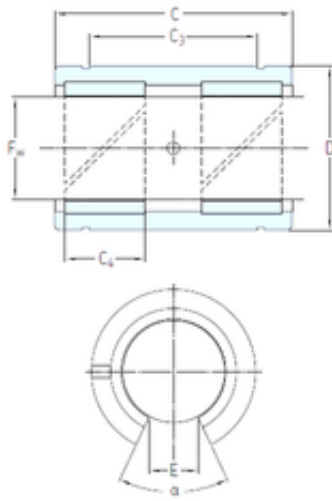

ISO BEARING-SINGAPORE (PTE)LTD.

SKF LPAT 50 plain bearings

Bearing No. LPAT 50

Size	50x75x100 mm
Bore Diameter	50 mm
Outer Diameter	75 mm
Width	100 mm
Fw	50 mm
D	75 mm
C	100 mm

LPAT 50 Bearing 2D drawings and 3D CAD models