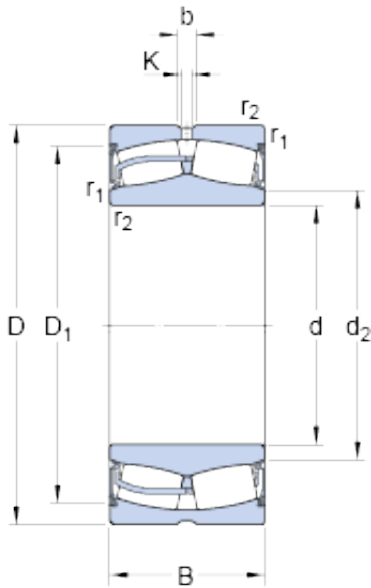

ISO BEARING-SINGAPORE (PTE)LTD.

23048-2CS5/VT143 Bearing 2D drawings and 3D CAD models

240 mm x 360 mm x 92 mm SKF
23048-2CS5/VT143 spherical roller bearings

Bearing No. 23048-2CS5/VT143

Size	360x240x92 mm
Bore Diameter	360 mm
Outer Diameter	240 mm
Width	92 mm
d	240 mm
D	360 mm
B	92 mm
d ₂	265 mm
D ₁	333 mm
b	13.9 mm
K	7.5 mm
r _{1,2} - min.	3 mm
d _a - min.	253 mm
d _a - max.	265 mm
D _a - max.	347 mm
r _a - max.	2.5 mm
Basic dynamic load rating - C	1341 kN
Basic static load rating - C ₀	2080 kN
Fatigue load limit - P _u	176 kN
Limiting speed	400 r/min
Calculation factor - e	0.21
Calculation factor - Y ₁	3.2
Calculation factor - Y ₂	4.8
Calculation factor - Y ₀	3.2

ISO BEARING-SINGAPORE (PTE)LTD.

Category	Roller Bearings
Inventory	0.0
Manufacturer Name	SKF
Minimum Buy Quantity	N/A
Weight / Kilogram	34.8
EAN	7316574820849
Product Group	B04311
d_2	265 mm
D_1	333 mm
$r_{1,2}$ min.	3 mm
d_a min.	253 mm
d_a max.	265 mm
D_a max.	347 mm
r_a max.	2.5 mm
Basic dynamic load rating C	1341 kN
Basic static load rating C_0	2080 kN
Fatigue load limit P_u	176 kN
Calculation factor e	0.21
Calculation factor Y_1	3.2
Calculation factor Y_2	4.8
Calculation factor Y_0	3.2
Mass bearing	31.8 kg