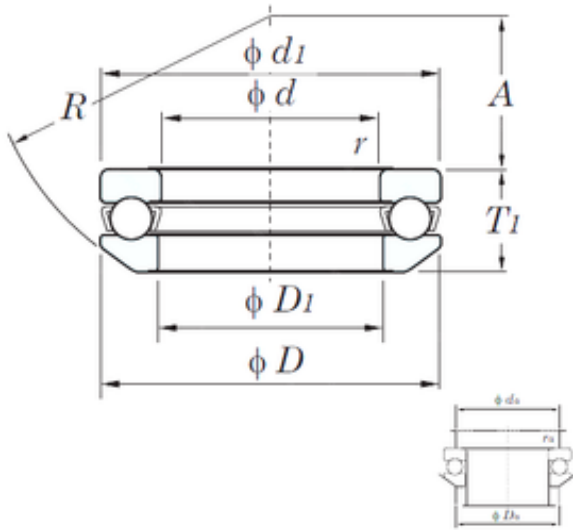

ISO BEARING-SINGAPORE (PTE)LTD.

KOYO 53328 thrust ball bearings

Bearing No. 53328

Size	140x240x84.9 mm
Bore Diameter	140 mm
Outer Diameter	240 mm
Width	84,9 mm
d	140 mm
D	240 mm
T1	84,9 mm
d1	235 mm
r min.	2,1 mm
A	68 mm
D1	144 mm
R	180 mm
da min.	199 mm
Da max.	181 mm
ra max.	2 mm
Weight	15,1 Kg
Basic dynamic load rating (C)	350 kN
Basic static load rating (C0)	1050 kN
(Grease) Lubrication Speed	620 r/min
Bearing No.	53328
T	84.9
r(min)	2.1
Ca	458
Coa	1130
Cu	36.9
Grease lub.	620

53328 Bearing 2D drawings and 3D CAD models

ISO BEARING-SINGAPORE (PTE)LTD.

Oil lub.	950
d1(max)	235
D1(min)	144
D2(min)	-
D3(min)	-
C	-
da(min)	199
Da(max)	181
ra(max)	2
(Refer.)Mass(kg)	15.1