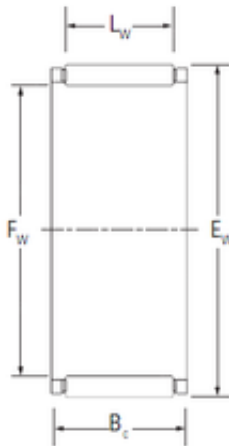

ISO BEARING-SINGAPORE (PTE)LTD.

KOYO K19X24X25,5SE needle roller bearings

Bearing No. K19X24X25,5SE

Bore Diameter	19 mm
Outer Diameter	24 mm
Fw	19 mm
Ew	24 mm
Bc	25.5 mm
Lw	17.8 mm
Weight	0.022 Kg
Basic dynamic load rating (C)	16.7 kN

K19X24X25,5SE Bearing 2D drawings and 3D CAD models