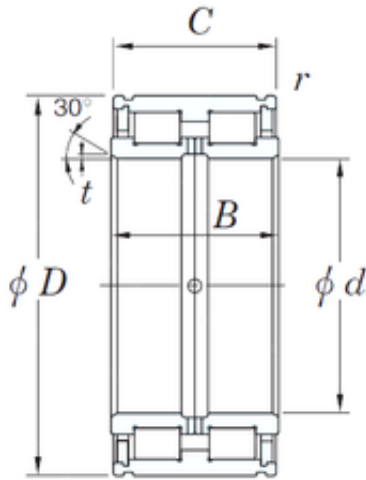

## ISO BEARING-SINGAPORE (PTE)LTD.

200 mm x 310 mm x 150 mm KOYO DC5040N  
cylindrical roller bearings

Bearing No. DC5040N

Size	200x310x150 mm
Bore Diameter	200 mm
Outer Diameter	310 mm
Width	150 mm
d	200 mm
D	310 mm
B	150 mm
C	149 mm
t	2 mm
r min.	1,1 mm
C1	120 mm
S	14,5 mm
Weight	41,7 Kg
Basic dynamic load rating (C)	1 390 kN
Bearing No.	DC5040N
r(min)	1.1
Cr	1390
C0r	2980
E	-
f	-
da(min)	240
Dx(min)	-
C2	-
(Refer.) Mass(kg)	41.7

DC5040N Bearing 2D drawings and 3D CAD models