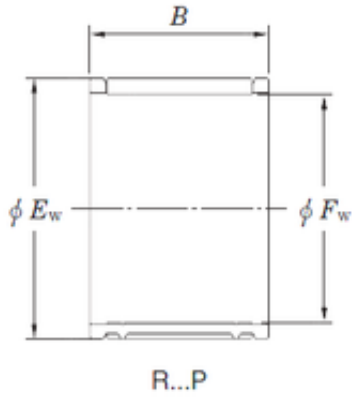

ISO BEARING-SINGAPORE (PTE)LTD.

KOYO 16R2120AP needle roller bearings

Bearing No. 16R2120AP

Size	16x21x19.5 mm
Bore Diameter	16 mm
Outer Diameter	21 mm
Width	19,5 mm
Fw	16 mm
Ew	21 mm
B	19,5 mm
Weight	0,018 Kg
Basic dynamic load rating (C)	12 kN

16R2120AP Bearing 2D drawings and 3D CAD models