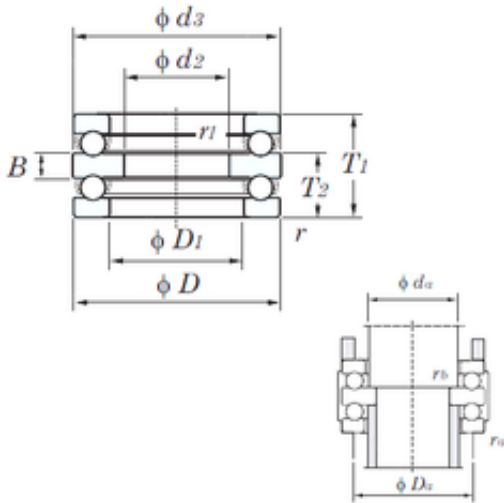

ISO BEARING-SINGAPORE (PTE)LTD.

KOYO 52208 thrust ball bearings

Bearing No. 52208

Size	30x68x36 mm
Bore Diameter	30 mm
Outer Diameter	68 mm
Width	36 mm
d2	30 mm
D	68 mm
T1	36 mm
T2	22.5 mm
d3	68 mm
r min.	1 mm
r1 min.	0.6 mm
A	25 mm
B	9 mm
C	7 mm
D1	42 mm
R	56 mm
da min.	40 mm
Da max.	55 mm
ra max.	1 mm
rb max.	0.6 mm
Weight	0.540 Kg
Basic dynamic load rating (C)	46.9 kN
Basic static load rating (C0)	98.3 kN
(Grease) Lubrication Speed	2700 r/min

52208 Bearing 2D drawings and 3D CAD models