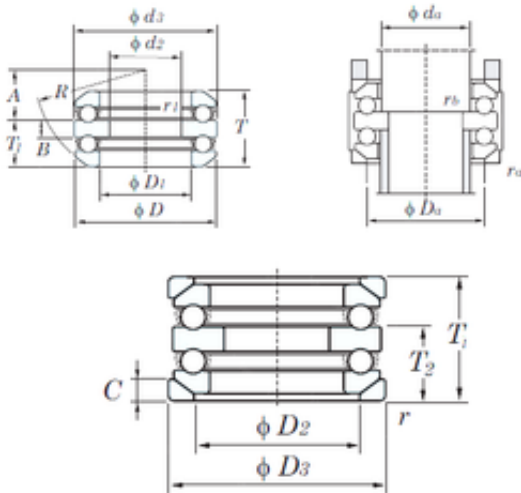

ISO BEARING-SINGAPORE (PTE)LTD.

KOYO 54202U thrust ball bearings

Bearing No. 54202U

Size	10x32x24.6 mm
Bore Diameter	10 mm
Outer Diameter	32 mm
Width	24.6 mm
d2	10 mm
D	32 mm
T	24.6 mm
T1	28 mm
T1	14.8 mm
T2	16.5 mm
d3	32 mm
r min.	0.6 mm
r1 min.	0.3 mm
A	10.5 mm
B	5 mm
C	4 mm
D1	17 mm
D2	24 mm
D3	35 mm
R	28 mm
da min.	15 mm
Da max.	24 mm
ra max.	0.6 mm
rb max.	0.3 mm
Weight	0.118 Kg
Basic dynamic load rating (C)	16.6 kN

54202U Bearing 2D drawings and 3D CAD models

ISO BEARING-SINGAPORE (PTE)LTD.

Basic static load rating (C0)	24.8 kN
(Grease) Lubrication Speed	4900 r/min