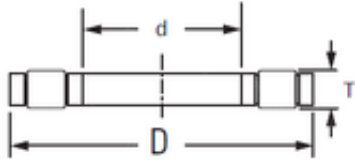

ISO BEARING-SINGAPORE (PTE)LTD.

KOYO K,81108LPB thrust roller bearings

Bearing No. K,81108LPB

Size	40x60x6 mm
Bore Diameter	40 mm
Outer Diameter	60 mm
Width	6 mm
d	40 mm
D	60 mm
T	6 mm
Ea	44 mm
Eb	56 mm
Weight	0,044 Kg
Basic dynamic load rating (C)	49,8 kN
Basic static load rating (C0)	148 kN

K,81108LPB Bearing 2D drawings and 3D CAD models