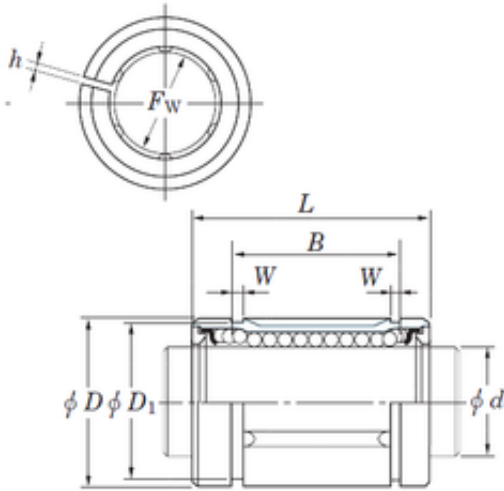

ISO BEARING-SINGAPORE (PTE)LTD.

KOYO SDE25AJ linear bearings

Bearing No. SDE25AJ

Size	25x40x44.1 mm
Bore Diameter	25 mm
Outer Diameter	40 mm
Width	44,1 mm
Fw	25 mm
D	40 mm
h	2 mm
B	44,1 mm
D1	37,5 mm
L	58 mm
W	1,85 mm
Weight	0,19 Kg
Basic dynamic load rating (C)	1130 kN

SDE25AJ Bearing 2D drawings and 3D CAD models