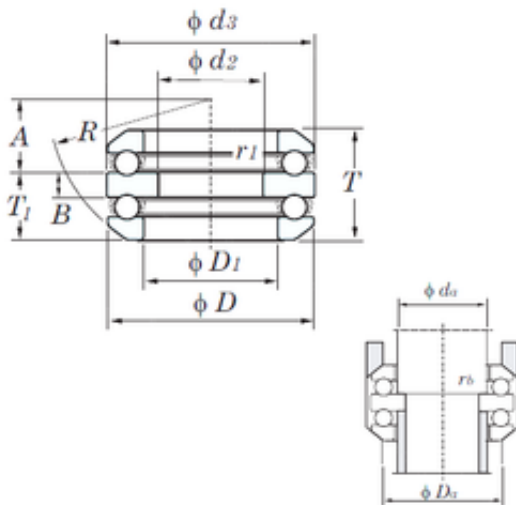

## KOYO 54210 thrust ball bearings

Bearing No. 54210

54210 Bearing 2D drawings and 3D CAD models

Size	40x78x42 mm
Bore Diameter	40 mm
Outer Diameter	78 mm
Width	42 mm
d2	40 mm
D	78 mm
T1	42 mm
T2	25.5 mm
d3	78 mm
r min.	1 mm
r1 min.	0.6 mm
A	30.5 mm
B	9 mm
C	7.5 mm
D1	52 mm
R	64 mm
da min.	50 mm
Da max.	62 mm
ra max.	1 mm
rb max.	0.6 mm
Weight	0.710 Kg
Basic dynamic load rating (C)	48.5 kN
Basic static load rating (C0)	111 kN
(Grease) Lubrication Speed	2300 r/min