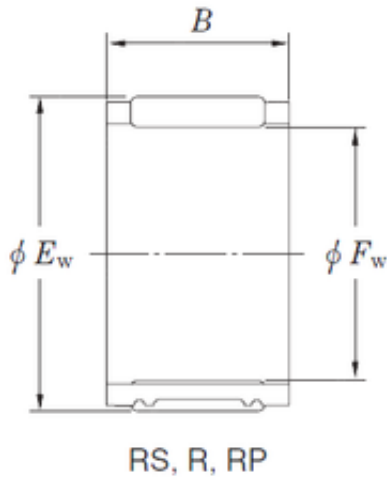

## KOYO RS354022 needle roller bearings

Bearing No. RS354022

Size	35x40x22 mm
Bore Diameter	35 mm
Outer Diameter	40 mm
Width	22 mm
Fw	35 mm
Ew	40 mm
B	22 mm
Weight	0,037 Kg
Basic dynamic load rating (C)	23,6 kN
Basic static load rating (C0)	44,4 kN

RS354022 Bearing 2D drawings and 3D CAD models