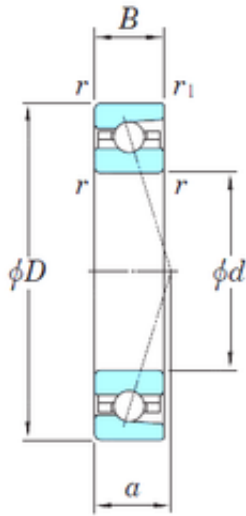

ISO BEARING-SINGAPORE (PTE)LTD.

150 mm x 210 mm x 28 mm KOYO
3NCHAC930CA angular contact ball bearings

Bearing No. 3NCHAC930CA

Size	150x210x28 mm
Bore Diameter	150 mm
Outer Diameter	210 mm
Width	28 mm
d	150 mm
D	210 mm
B	28 mm
C	28 mm
Angle (°)	20 °
a	46,8 mm
r min.	2 mm
r1 min.	1 mm
Weight	2 Kg
Basic dynamic load rating (C)	81,3 kN
Basic static load rating (C0)	68,2 kN
(Grease) Lubrication Speed	7 000 r/min

3NCHAC930CA Bearing 2D drawings and 3D CAD models