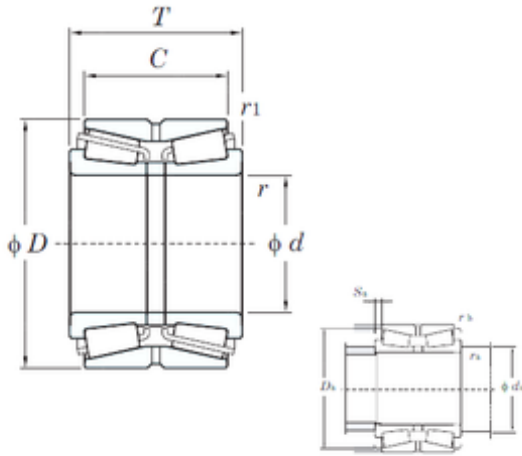

ISO BEARING-SINGAPORE (PTE)LTD.

KOYO 46T30216JR/51,5 tapered roller bearings

Bearing No. 46T30216JR/51,5

Size	80x140x64 mm
Bore Diameter	80 mm
Outer Diameter	140 mm
Width	64 mm
d	80 mm
D	140 mm
T	64 mm
C	51,5 mm
r min.	2 mm
r1 min.	0,6 mm
da min.	92 mm
Da min	132 mm
ra max.	2 mm
rb max.	0,6 mm
Weight	3,76 Kg
Basic dynamic load rating (C)	277 kN
Basic static load rating (C0)	405 kN
(Grease) Lubrication Speed	2200 r/min
(Oil) Lubrication Speed	2900 r/min
Calculation factor (e)	0,42
Calculation factor (Y0)	1,57

46T30216JR/51,5 Bearing 2D drawings and 3D CAD models