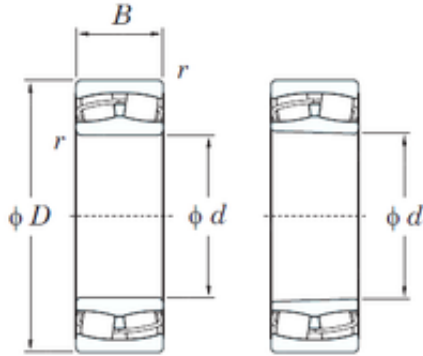

ISO BEARING-SINGAPORE (PTE)LTD.

120 mm x 180 mm x 46 mm KOYO 23024RH
spherical roller bearings

Bearing No. 23024RH

| | |
|-------------------------------|---------------|
| Size | 120x180x46 mm |
| Bore Diameter | 120 mm |
| Outer Diameter | 180 mm |
| Width | 46 mm |
| d | 120 mm |
| D | 180 mm |
| B | 46 mm |
| C | 46 mm |
| r min. | 2 mm |
| da min. | 130 mm |
| Da max. | 170 mm |
| ra max. | 2 mm |
| Weight | 4,2 Kg |
| Basic dynamic load rating (C) | 314 kN |
| Basic static load rating (C0) | 524 kN |
| (Grease) Lubrication Speed | 1700 r/min |
| (Oil) Lubrication Speed | 2300 r/min |
| Calculation factor (e) | 0,23 |
| Calculation factor (Y0) | 2,89 |
| Calculation factor (Y1) | 2,95 |

23024RH Bearing 2D drawings and 3D CAD models