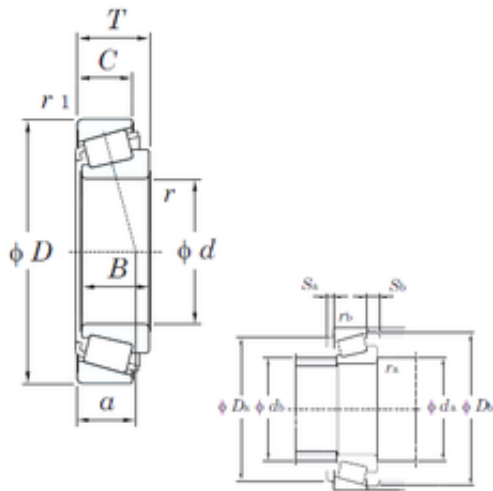

ISO BEARING-SINGAPORE (PTE)LTD.

40 mm x 90 mm x 33 mm KOYO TR0809A tapered roller bearings

Bearing No. TR0809A

Size	40x90x35.25 mm
Bore Diameter	40 mm
Outer Diameter	90 mm
Width	35,25 mm
d	40 mm
D	90 mm
T	35,25 mm
B	33 mm
C	26 mm
R	2,5 mm

TR0809A Bearing 2D drawings and 3D CAD models